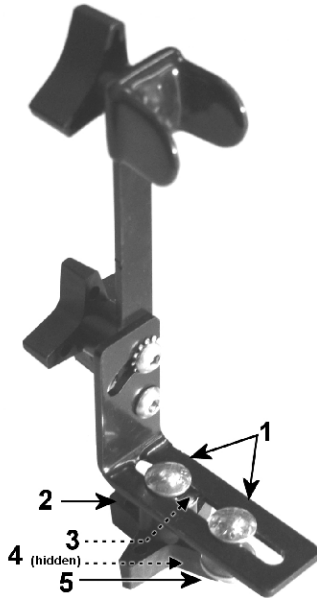

LAPTOP SCREEN HOLDERS

SCREEN HOLDER for Trek Style Laptop Mounts (10-45/90SCRN – $29.95 + Shipping & Handling)

- **Works with Trek Style Desks**
- **Adjustable Angle with Knob**
- **Adjustable Screen Bracket with Knob**
- **2 Slotted attachment Hardware with Locking Knob & Carriage Bolt**
- **Inexpensive investment to protect your Expensive Computer**
- **SAFETY FIRST REMINDER: Use Desk only while you're stopped or parked!**