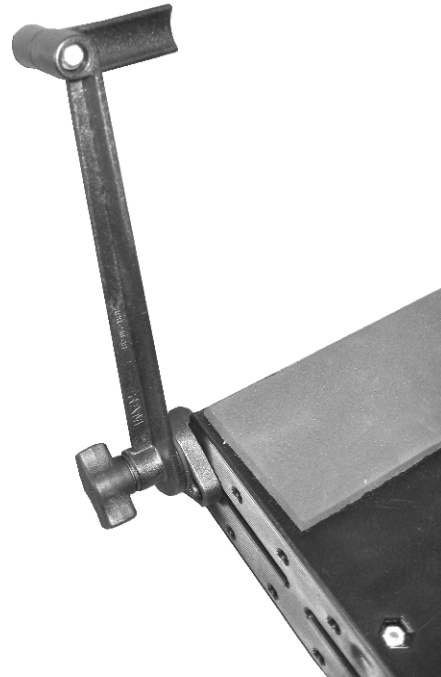

LAPTOP SCREEN HOLDERS

SCREEN HOLDER for Trek Style Laptop Mounts (10-45/90SCRN – \$29.95 + Shipping & Handling)

- **Works with Trek Style Desks**
- **Adjustable Angle with Knob**
- **Adjustable Screen Bracket with Knob**
- **2 Slotted attachment Hardware with Locking Knob & Carriage Bolt**
- **Inexpensive investment to protect your Expensive Computer**
- **SAFETY FIRST REMINDER: Use Desk only while you're stopped or parked!**