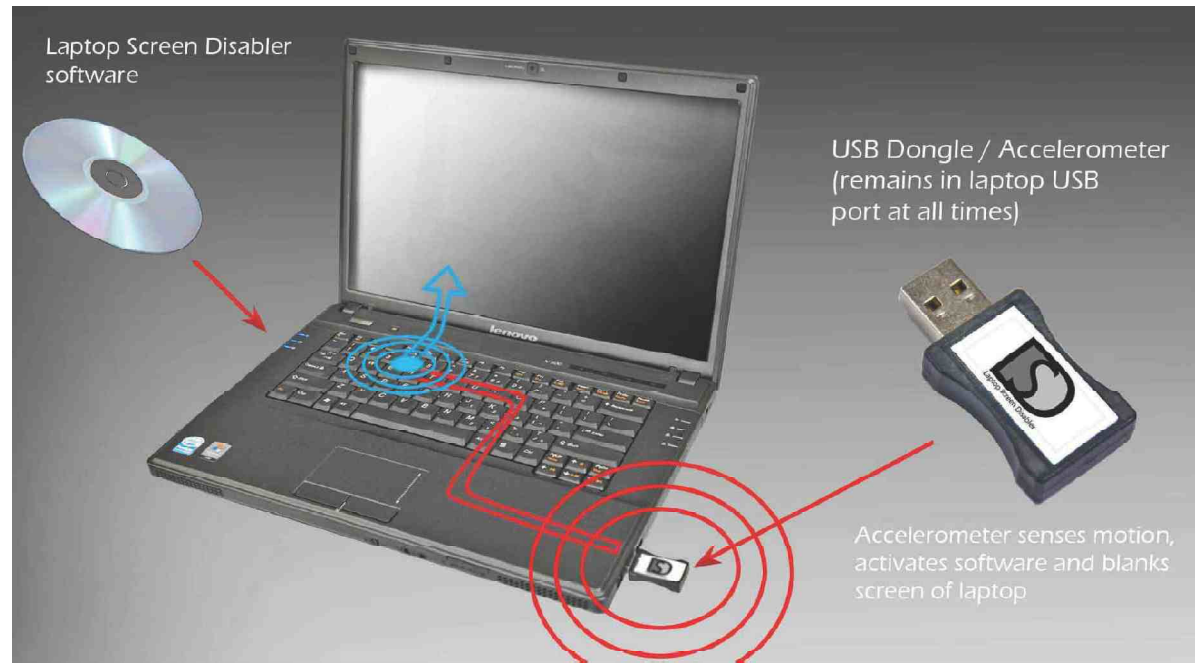

Laptop Screen Disabler™

How it Works:

Install the software and plug in the Dongle (our accelerometer) into the USB port on your laptop and that's it-you're ready to go! Place the laptop in your vehicle (mounted on a stable work surface); when the vehicle begins to move the accelerometer senses the motion and the software automatically blanks-out the screen on your laptop. When your vehicle stops, your laptop screen starts back up, allowing you to continue working where you left off. The Laptop Screen Disabler™ does not interfere with or disable programs on your laptop.

Extra Security Measures:

If your laptop is stolen and the USB Dongle is removed, the thief will not be able to operate your laptop or visibly access any files. (Employees should always take the USB Dongle with them when leaving the laptop in their vehicles.)

Success Story

In 2006, the first Laptop Screen Disabler™ was installed into the vehicles of a major utilities locating company. Leading up to the installation, this company was experiencing a 25% accident rate with an average cost of $2,800.00. In just the first year, they enjoyed a 37% drop in vehicle accidents. The payback on their investment was approximately six months.

Why invest in the Laptop Screen Disabler™ ?

For Safety leaders, avoiding and reducing costly vehicle accidents, as well as related personal injuries are critical components of an effective safety program.

For Fleet operators, maintaining productive utilization of vehicle assets is critical to meeting the demanding servicing needs of your customers.

For Business leaders, making wise investments that produce real and measurable returns on investment is critical to growing your business profitably.

Let us show you how we can make a difference!