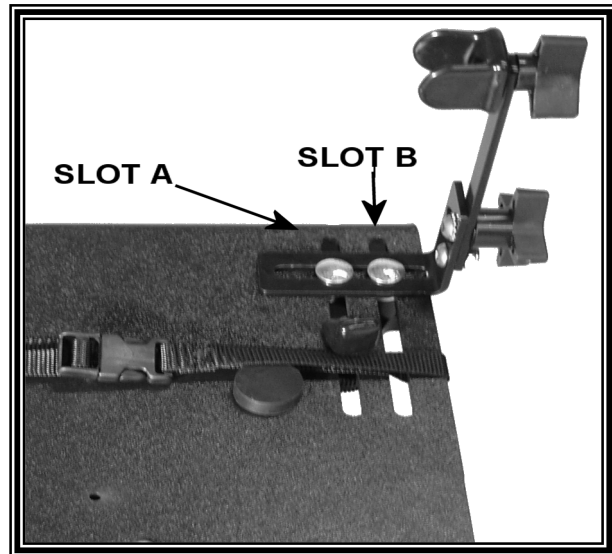

LAPTOP SCREEN HOLDERS

SCREEN HOLDER for Trek Style Laptop Mounts (10-45/90SCRN – $29.95 + Shipping & Handling)

- **Works with Trek Style Desks**
- **Adjustable Angle with Knob**
- **Adjustable Screen Bracket with Knob**
- **2 Slotted attachment Hardware with Locking Knob & Carriage Bolt**
- **Inexpensive investment to protect your Expensive Computer**
- **SAFETY FIRST REMINDER: Use Desk only while you're stopped or parked!**